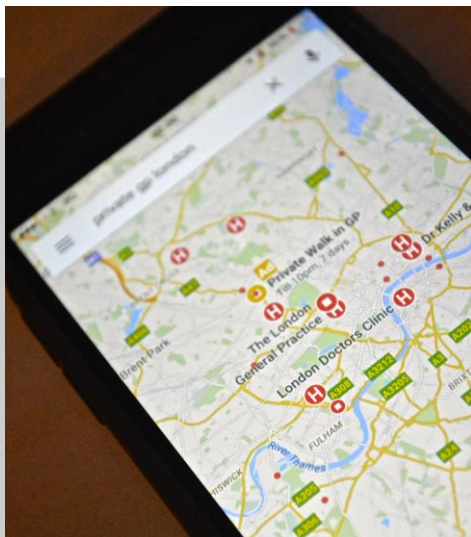

#### Waze Versus Google Maps. Which App Do You Prefer?

When commuting every minute counts. In fact, in large metro areas, arriving at certain points along your route only minutes late can make a huge difference between sitting in traffic for minutes versus hours. Among navigation apps Google Maps and Waze are two of the most popular with commuters. Both prove to be very reliable and can give you real time traffic conditions, so you can make an informed decision about which route to take. But what are some of the differences in both apps?

Source: <https://www.flickr.com/photos/134647712@N07/20902137529>

Waze is the world's largest community-based GPS navigation app. It acts like a crowdsourced social network, providing direction in tandem with community feedback. Users can alert others to accidents, alternative routes, road closures, police officer sightings, and other road conditions.

Google Maps offers more of a standard navigation app. Along with navigation features for those driving it also provides navigation for those walking, biking, or using public transit. The app can also be used to search for businesses, restaurants, and other places of interest.

With all of these features there are still pros and cons to each app depending on your particular commuter situation.

Google Maps can be best used for public transportation, exploration, walking, bicycling. It has an extensive feature set including ride sharing integration, public transit times, more information about locations, and offline maps. However, it can have a potentially overwhelming number of features and no user-reported alerts.